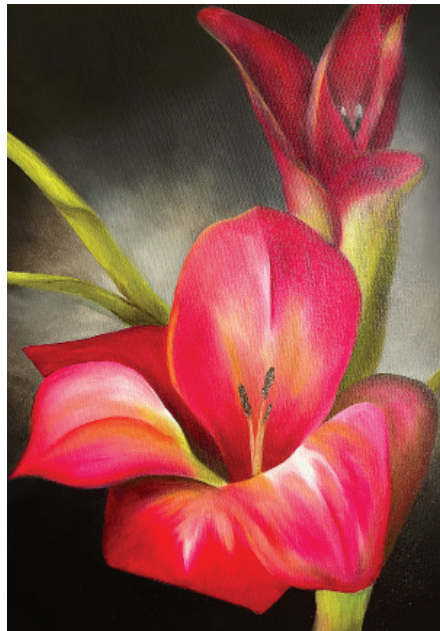

ORIGINAL OIL PAINTINGS

BY

NANER WENSMAN

SEASON'S
GREETINGS

Prints | Cards | Canvas

nanerart.com

Poinsettia

King Cardinal

Commissioned Art

Pet Portraits

Gallery Events

Amaryllis Bud

Gladiola

**Special print and canvas sizes are now available*

**Pricing reflective of print & canvas sizing*

Naner Wensman